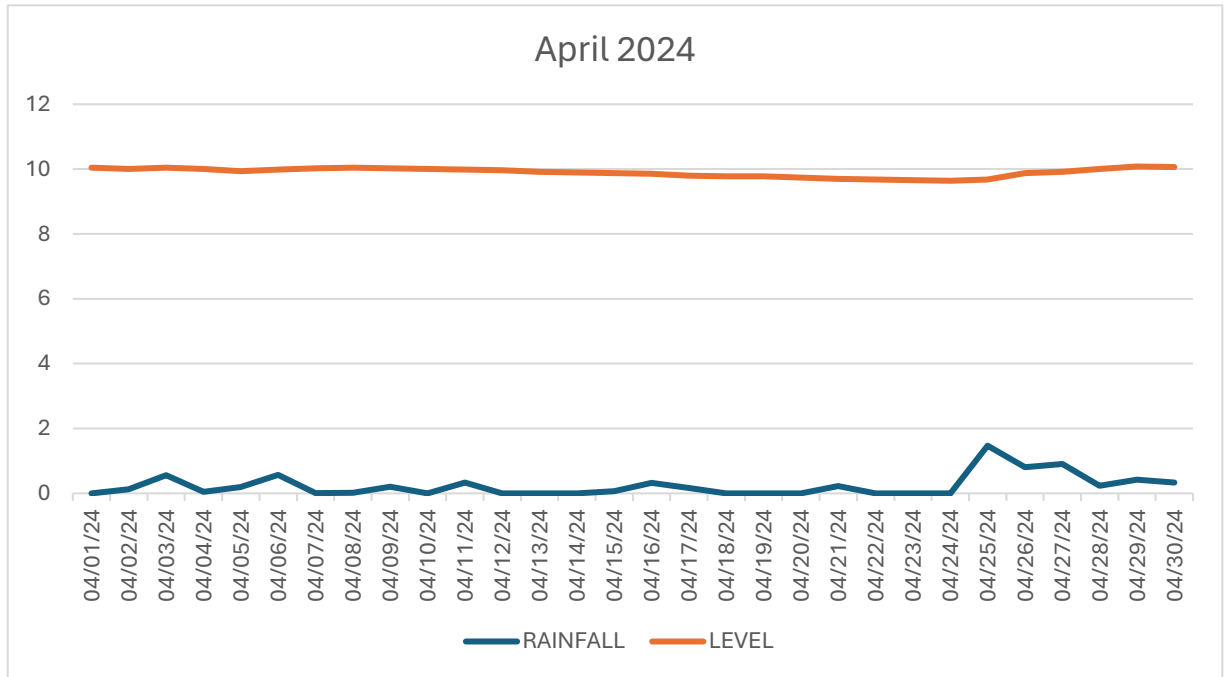

April 2024

Rainfall, Lake Level, Temp.

DATE	RAINFALL	LEVEL	TEMP - F
04/01/24	0	10.04	57.2
04/02/24	0.13	10	57.2
04/03/24	0.56	10.04	57.2
04/04/24	0.05	10	55.4
04/05/24	0.2	9.94	55.4
04/06/24	0.57	9.98	55.4
04/07/24	0.01	10.02	55.4
04/08/24	0.02	10.04	57.2
04/09/24	0.21	10.02	57.2
04/10/24	0	10	57.2
04/11/24	0.33	9.98	57.2
04/12/24	0	9.96	57.2
04/13/24	0	9.92	57.2
04/14/24	0	9.9	57.2
04/15/24	0.07	9.88	57.2
04/16/24	0.32	9.86	57.2
04/17/24	0.17	9.8	57.2
04/18/24	0	9.78	59
04/19/24	0	9.78	59
04/20/24	0	9.74	59
04/21/24	0.23	9.7	59
04/22/24	0	9.68	60.8
04/23/24	0	9.66	60.8
04/24/24	0	9.64	60.8
04/25/24	1.47	9.68	59
04/26/24	0.81	9.88	59
04/27/24	0.91	9.92	59
04/28/24	0.24	10	59
04/29/24	0.42	10.08	57.2
04/30/24	0.33	10.06	57.2